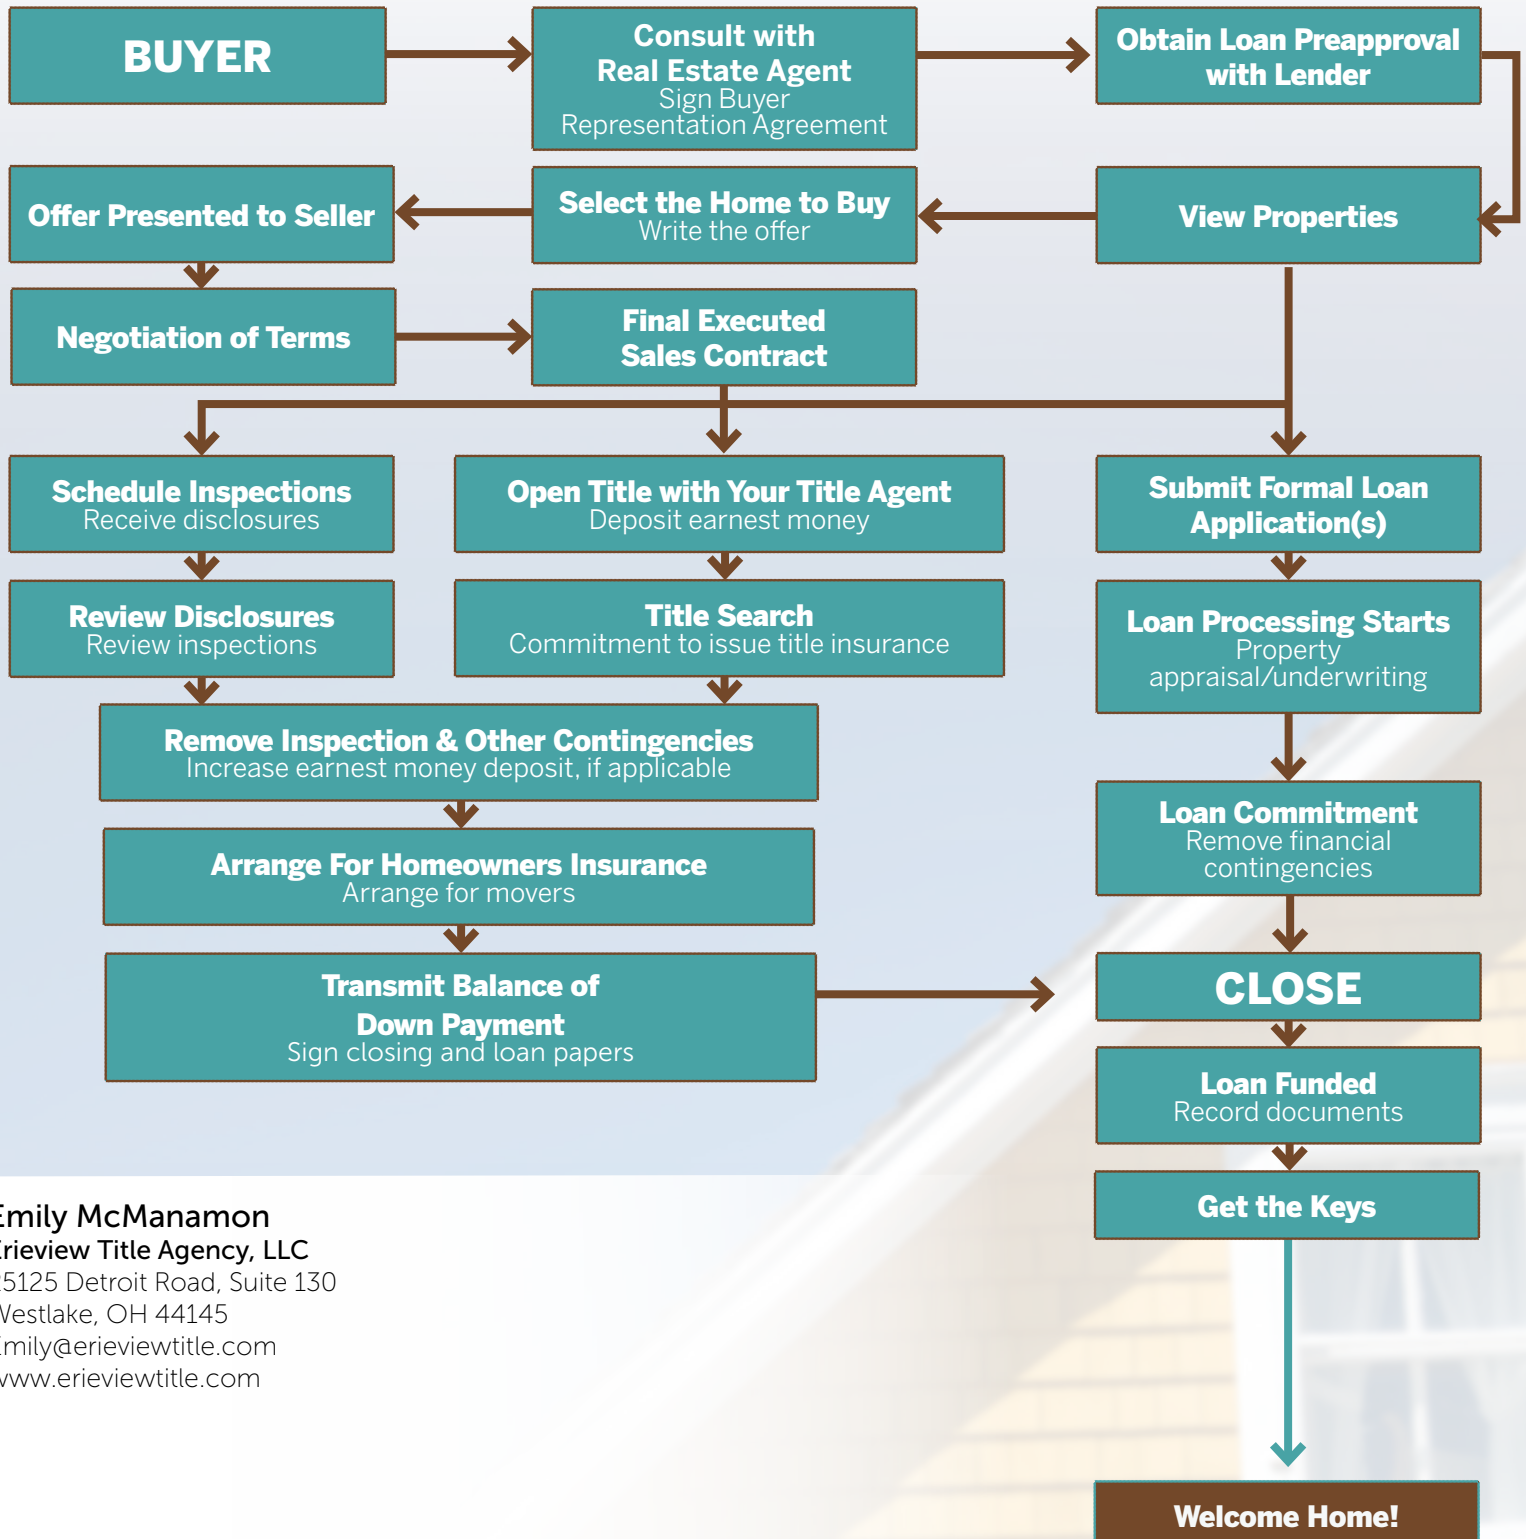

HOME PURCHASING FLOWCHART

Emily McManamon
Erievew Title Agency, LLC
25125 Detroit Road, Suite 130
Westlake, OH 44145
Emily@eriewewtitle.com
www.eriewewtitle.com